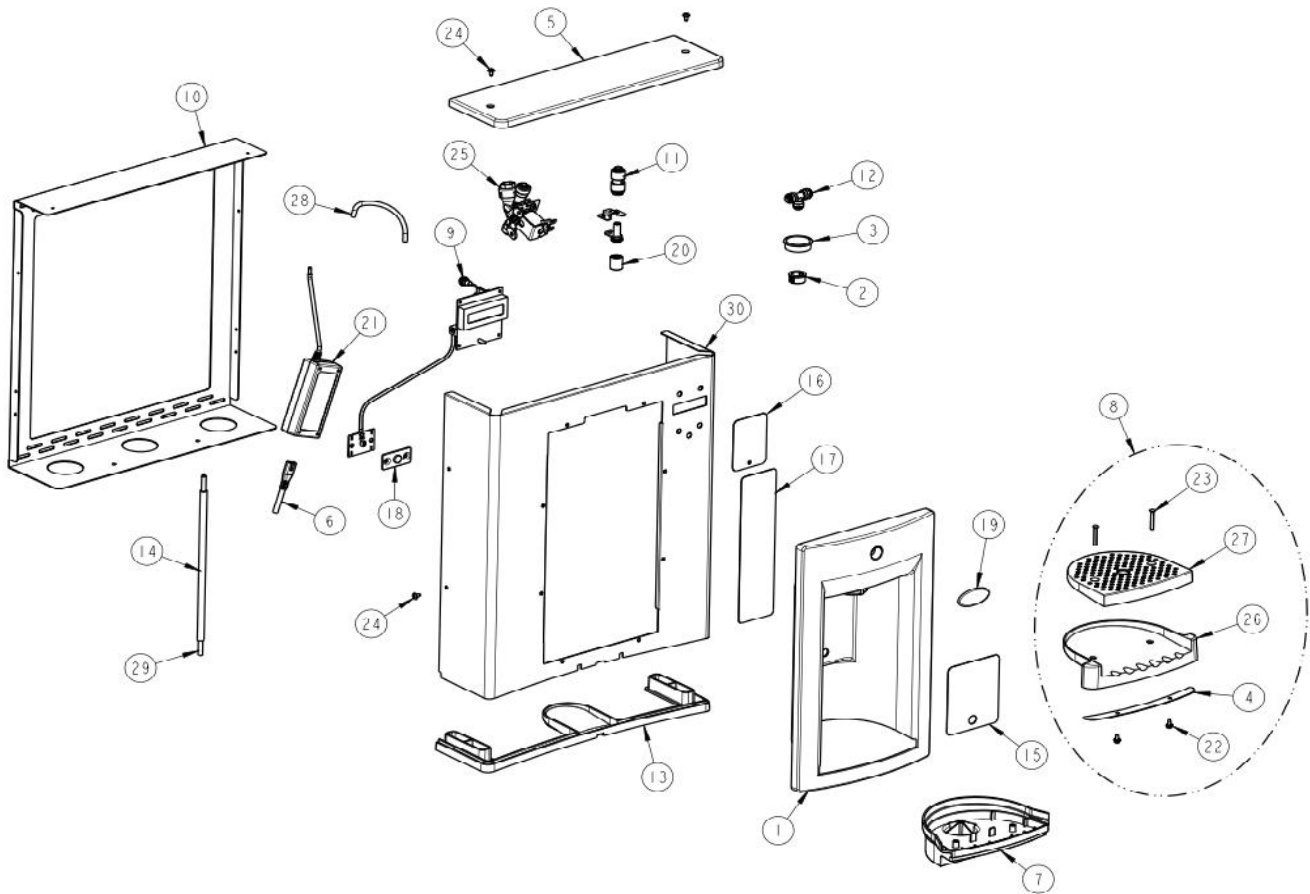

EXPLODED PARTS  
BREAKDOWN

PWEBF

Item #	Part #	Description
1	036190-003	Alcove, EBF
2	027189-008	Bushing, Snap
3	027189-001	Bushing, Snap
4	036697-001	Cap, Drip Tray Bottom
5	036686-001	Cap, PWSBF
6	038168-001	Cord Assy, DC Power Supply
7	036191-002	Drain, MSBF, Short
8	036701-001	Drip Tray Assembly - Service
9	038026-002	Electronics Assy, IR/LCD
10	036687-001	Frame, PWSBF
11	028668-001	FTG, PP Reducing Union
12	029199-103	FTG, PP Union Tee White
13	036689-001	Gasket, PWSBF
14	017681-008-SP	Insulation, Sponge Tube
15	038031-002	Label, Alcove Sensor

Item #	Part #	Description
16	038031-001	Label, LCD Bezel
17	038031-003	Label, Panel
18	038027-001	Lens, IR Bottle Filler
19	031434-014	Nameplate, OASIS
20	038032-001	Nozzle
21	038036-003	Power Supply 12VDC
22	026642-003	Screw, Hex
23	036049-002	Screw, Oval
24	031875-003	Screw, Truss
25	038030-001	Solenoid Valve 12VDC
26	036688-001	Tray, Drip
27	036695-001	Tray, Grille Drip
28	029959-006	Tube, PE White 12"
29	030152-046-SP	Tube, PE White 38"
30	036691-003	Wrapper, PWEBF