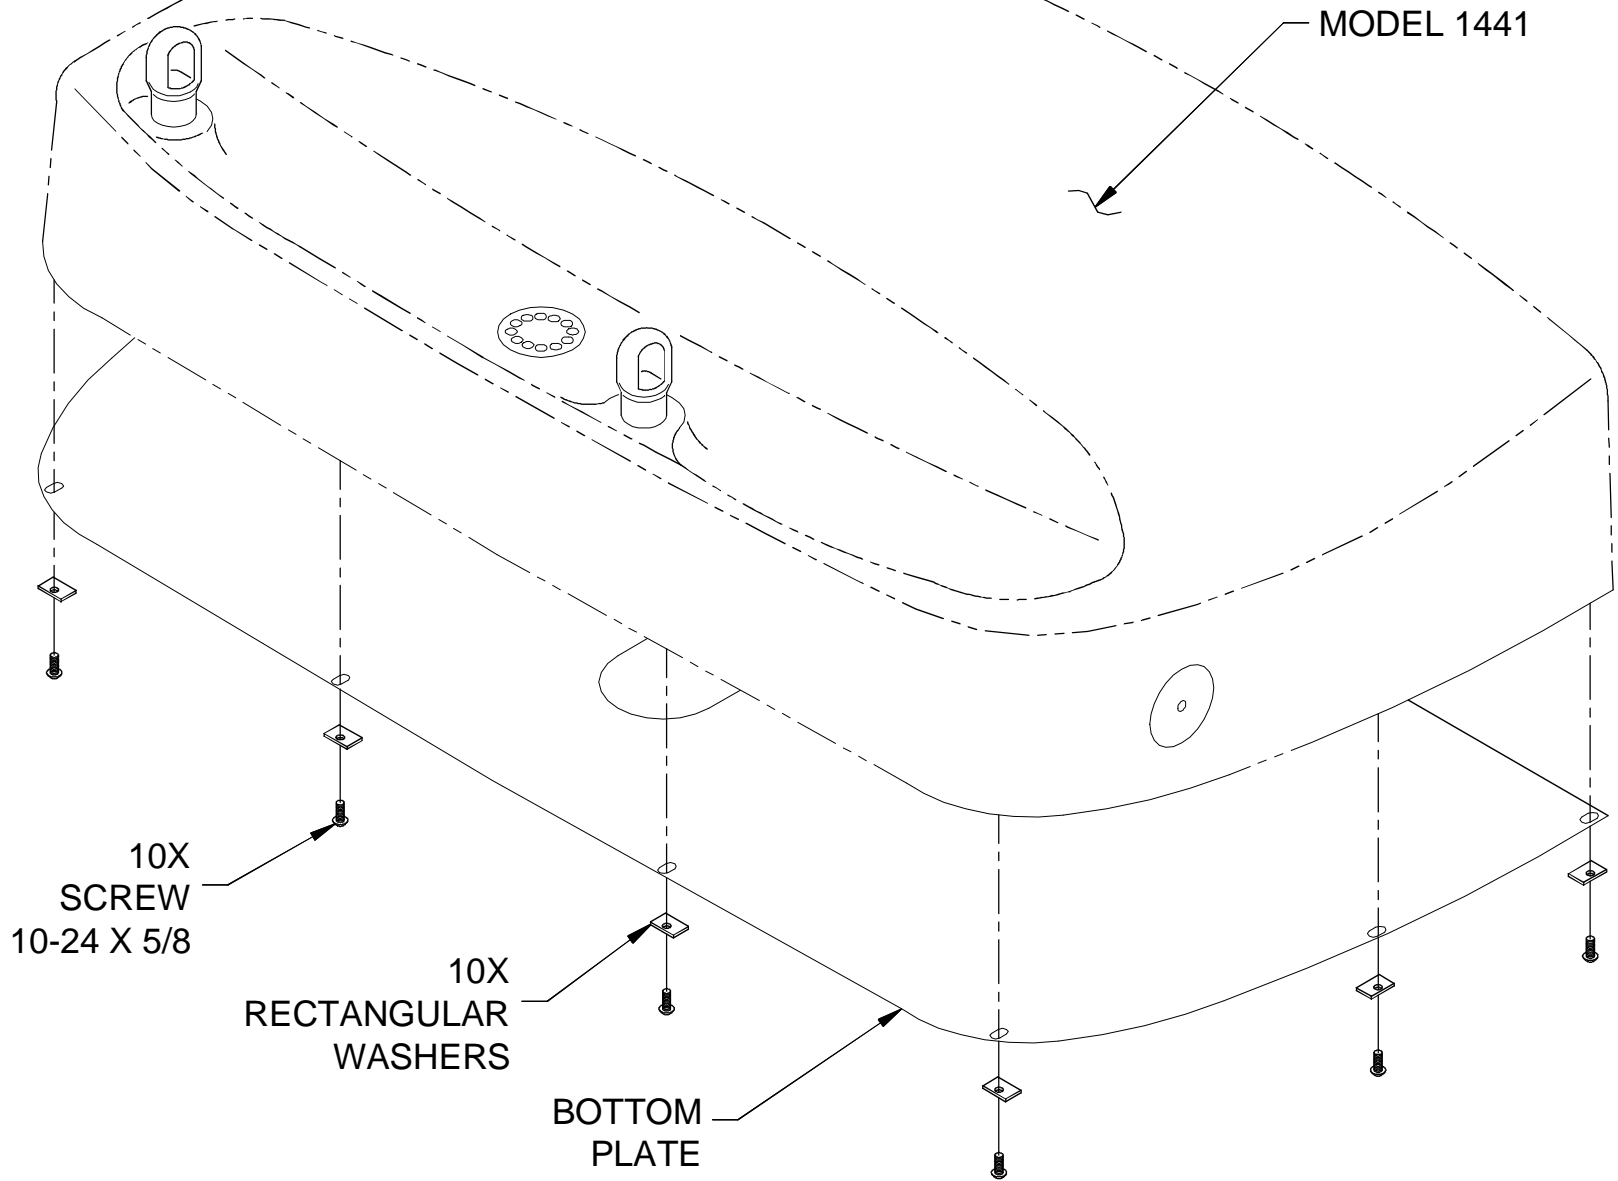

THIS DOCUMENT IS TRUE AND CORRECT AT TIME OF PUBLICATION. CONTINUED PRODUCT IMPROVEMENTS MAKE SPECIFICATIONS AND MEASUREMENTS SUBJECT TO CHANGE WITHOUT NOTICE.

MODEL PBM1441

Haws®		1455 KLEPPE LANE SPARKS, NEVADA 89431 (775) 359-4712 FAX (755) 359-7424 E-MAIL: HAWS@HAWSCO.COM WEBSITE: WWW.HAWSCO.COM			
		ECN NO. 2902 DRAWN: J. FIGUEROA APPROVED:	REVISED PER: ECN: 4613 DATE: 5/23/00 DATE:	BY: HM CHK'D.:	MODEL(S) PBM1441
SCALE: 1:1		DRAWING TYPE: INSTALLATION	PART NUMBER: 0002074012 DRAWING NO. 14721C00 SHEET 1 OF 1