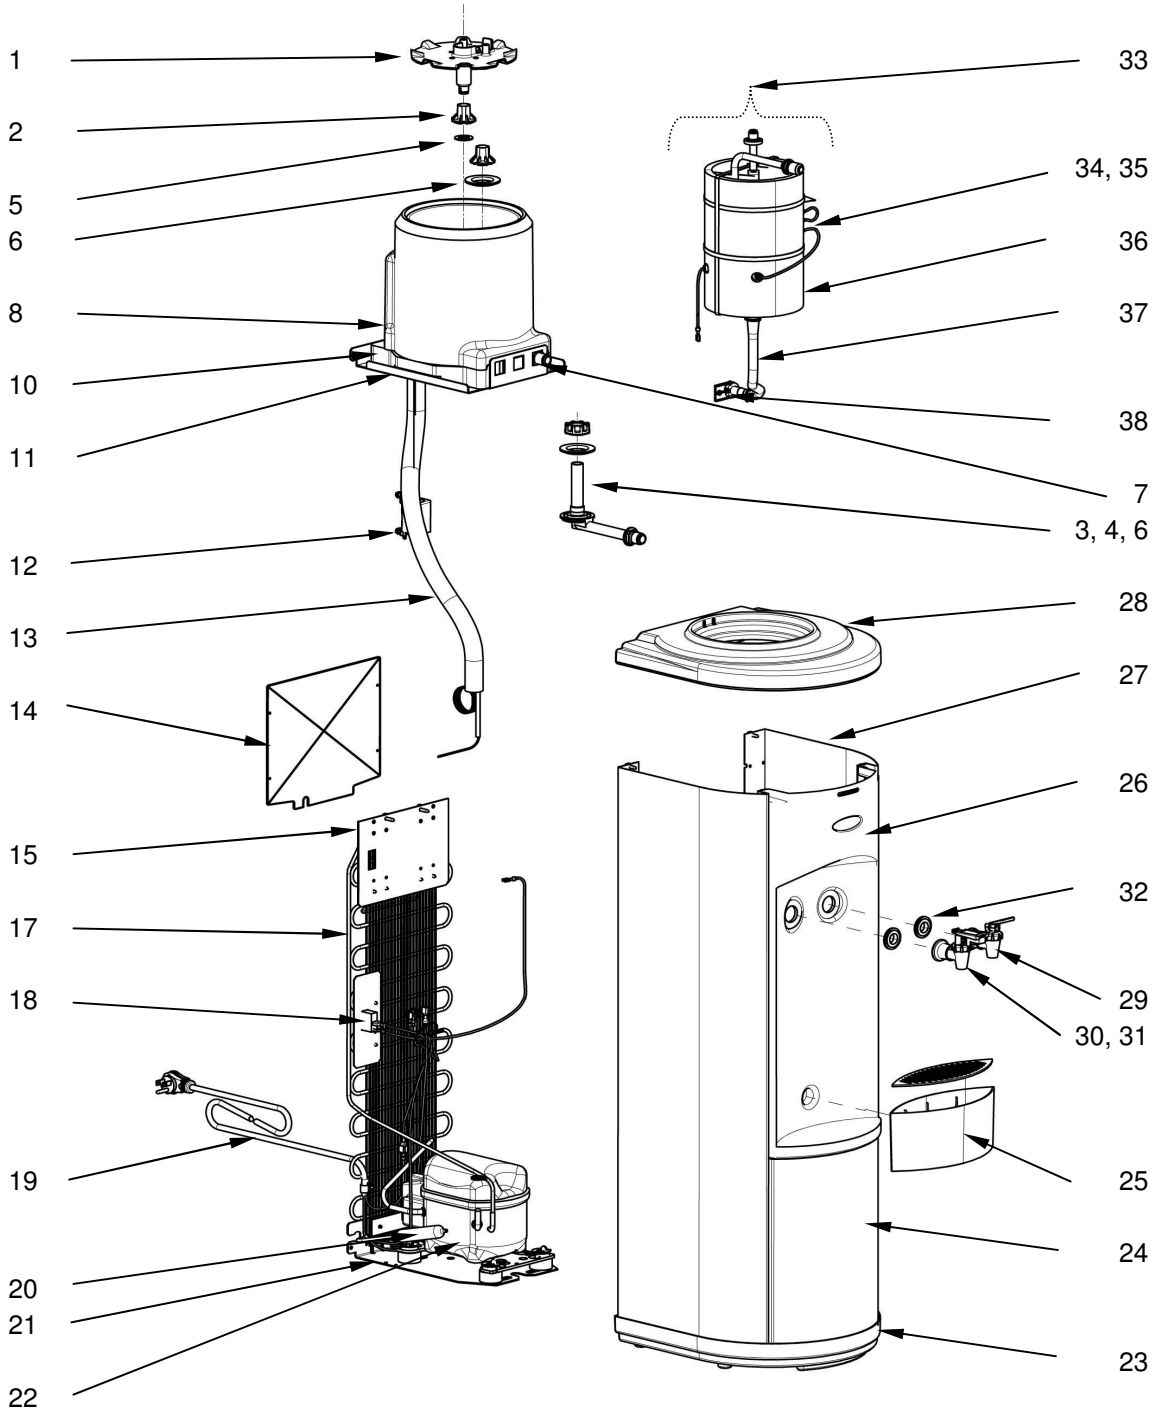

Illustrated Parts Breakdown

Specifications:

Model BSA1SK

Voltage	115VAC, $\pm 10\%$, 1 PH, 60 Hz
Size	35-31/2" H, 12" W, 12-1/2" D
Shipping Weight	52 lbs.
Cold Water Capacity	.6 GPH
Compressor	1/20 hp
Compressor (Full Load)	1.2 amps
Refrigerant	134a
Refrigerant Charge	1.375 oz.

Model BSA1SHS

Voltage	115VAC, $\pm 10\%$, 1 PH, 60 Hz
Size	35-31/2" H, 12" W, 12-1/2" D
Shipping Weight	58 lbs.
Cold Water Capacity	.6 GPH
Compressor	1/20 hp
Compressor (Full Load)	5.5 amps
Refrigerant	134a
Refrigerant Charge	1.375 oz.