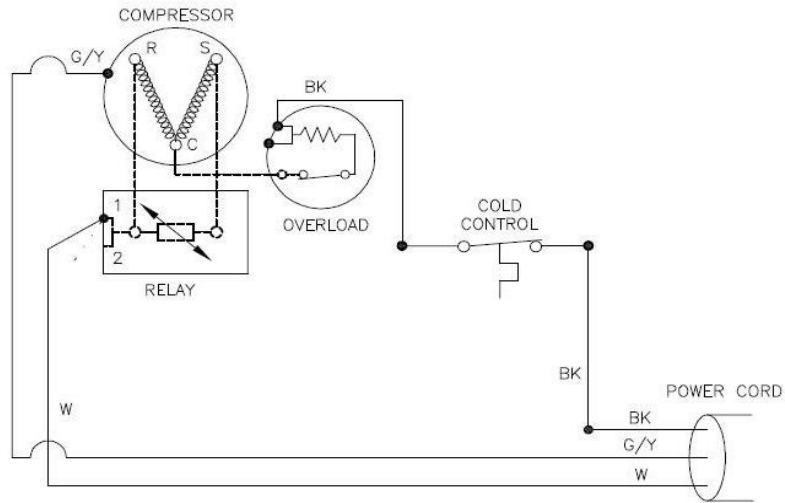

Wiring Diagrams:

BSA1K