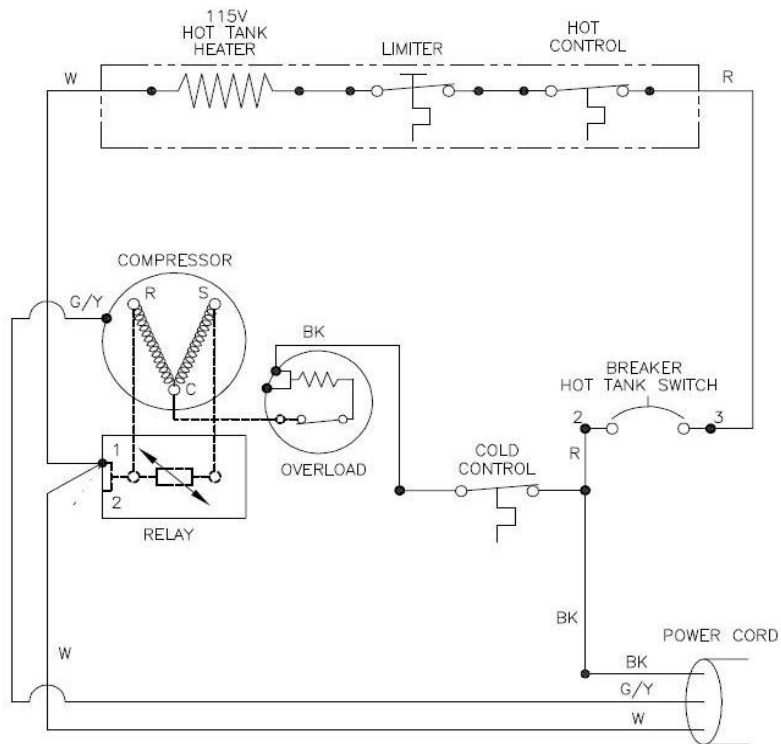

BSA1SHS

Tri Palm International, LLC
222 East Campus View Blvd · Columbus, Ohio 43235 U.S.A.
1-800-64-OASIS (1-800-646-2747)
www.tripalmint.com