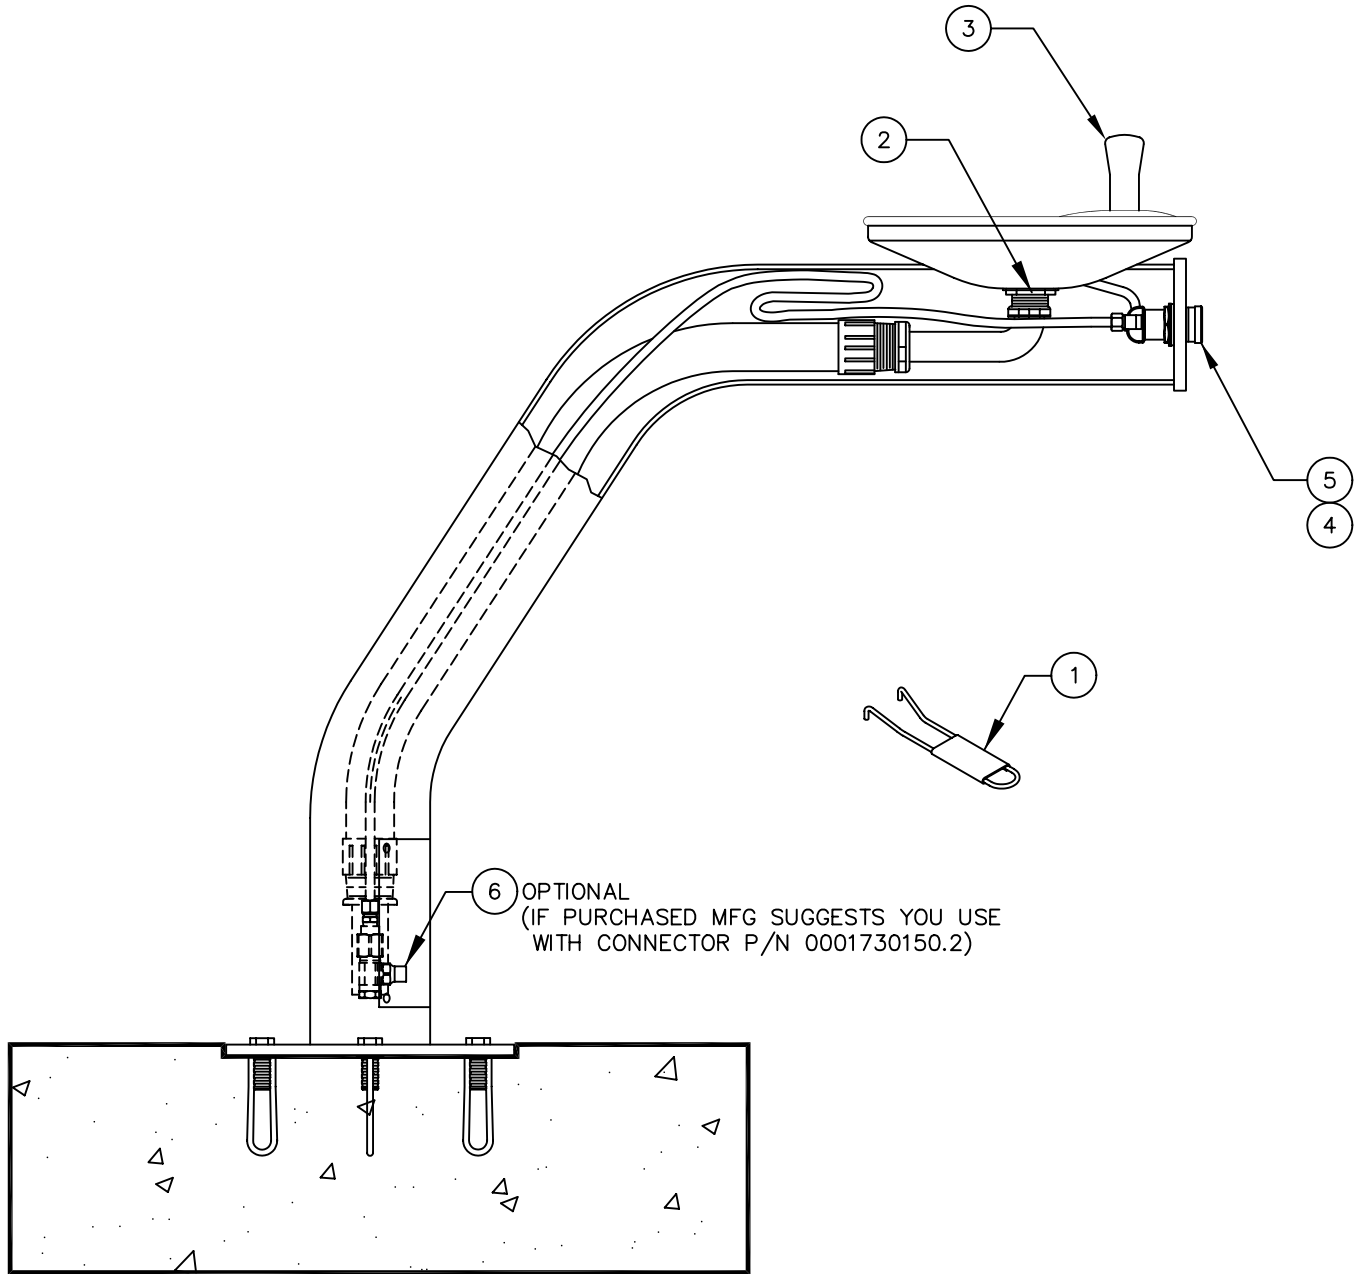

ITEM	DESCRIPTION
1	SPANNER WRENCH P/N 0006983506
2	STRAINER 0005624292
3	BUBBLER HEAD 5705
4	PUSH BTN ASS'Y PBA7
5	VALVE 5874
6	1/2" STOP ASSY. 6449

PARTS BREAKDOWN

**WHEN ORDERING
PARTS PLEASE
SPECIFY YOUR
MODEL NUMBER**

1455 KLEPPE LANE
SPARKS, NEVADA

BACHWEG 3
CH3401 BURGDORF
SWITZERLAND

DRAWN BY: D. OLLOM	DATE: 11/25/95	CHECK BY:	APP'D BY:	SCALE: 1/4
TITLE: 3380/3380G			PART NUMBER: 0002077367	
DRAWING TYPE: PARTS BREAKDOWN			DRAWING NUMBER: 12816C00	REV. 15