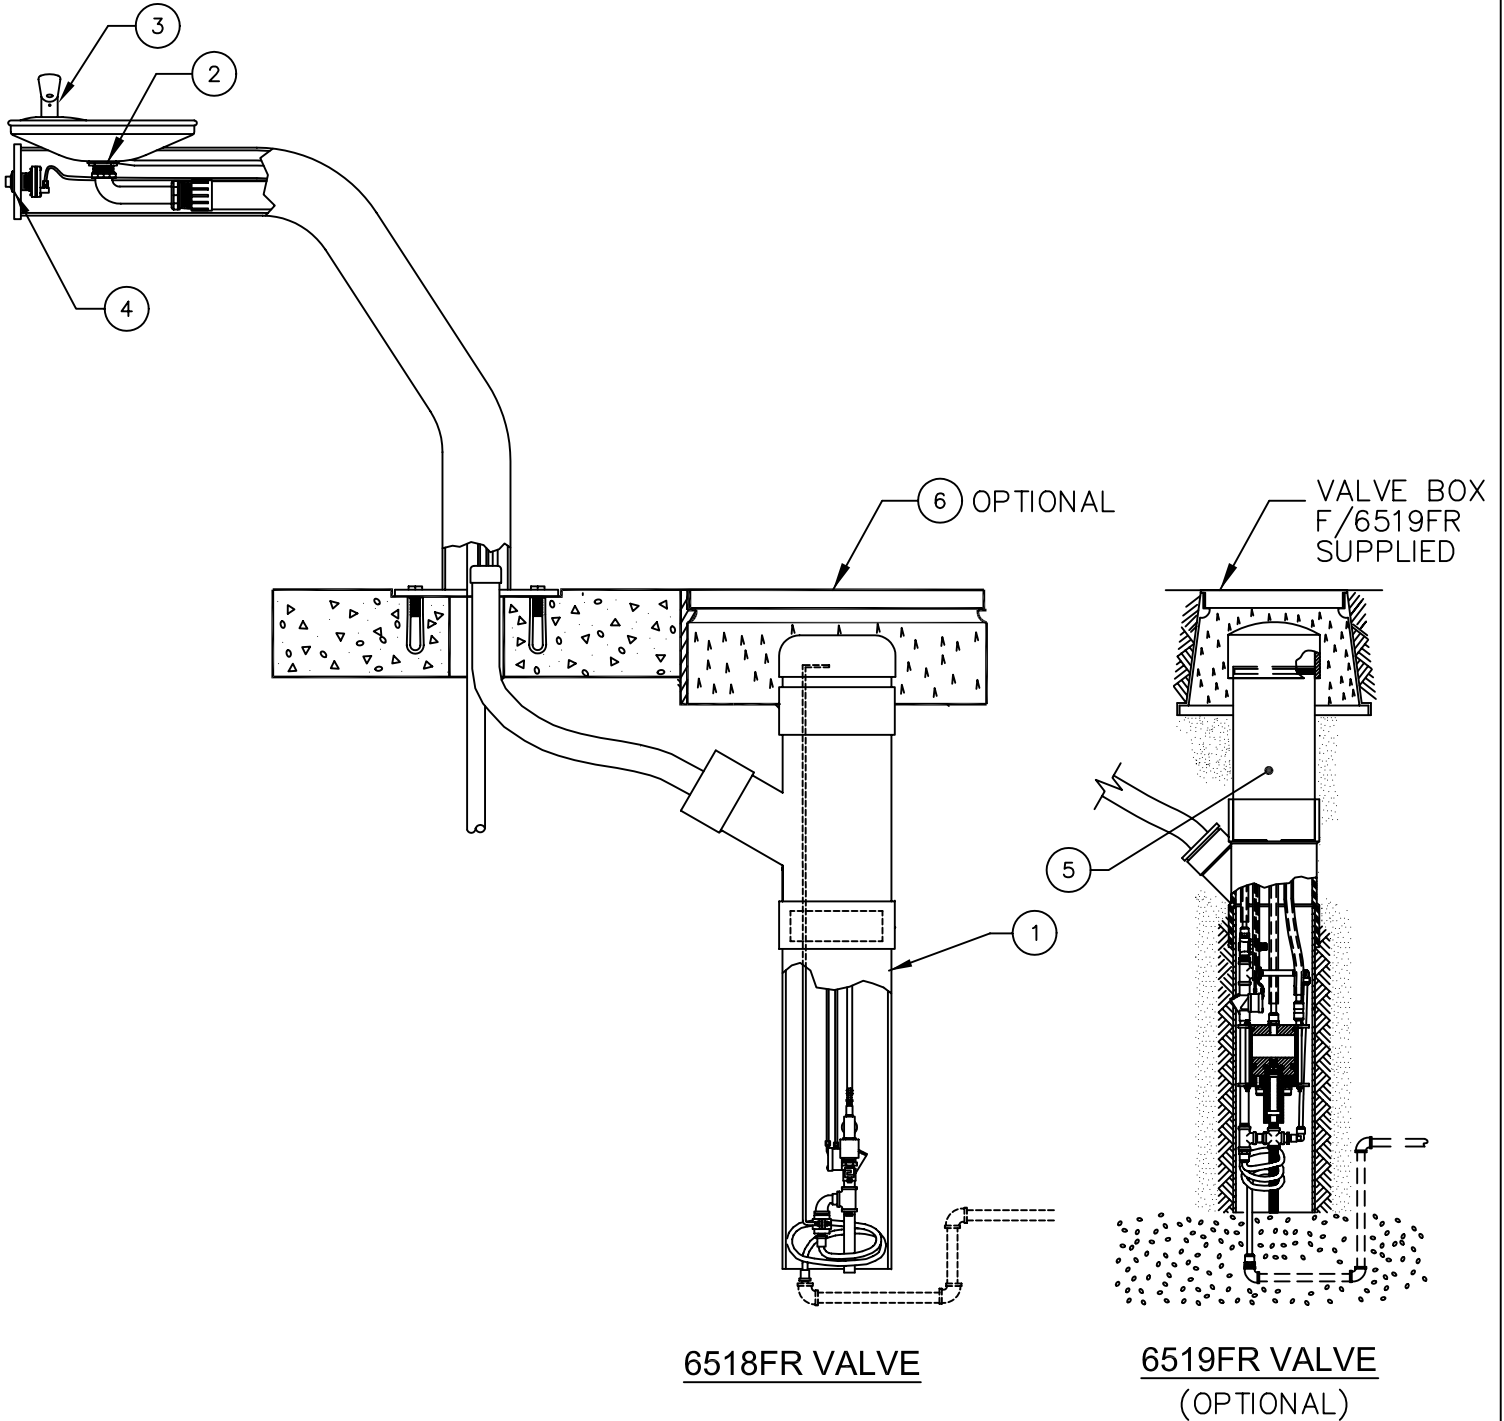

PARTS BREAKDOWN

3380FR/3380GFR WITH 6518FR OR 6519FR

ITEM	DESCRIPTION
1	VALVE 6518FR
2	STRAINER 0005624292
3	BUBBLER HEAD 5705FR
4	PUSH BTN ASS'Y 5881PBA
5	VALVE 6519FR (OPTIONAL)
6	VALVE BOX 6625 (OPTIONAL)

6518FR VALVE

6519FR VALVE
(OPTIONAL)

**WHEN ORDERING
PARTS PLEASE
SPECIFY YOUR
MODEL NUMBER**

1455 KLEPPE LANE
SPARKS, NEVADA

BACHWEG 3
CH3401 BURGDORF
SWITZERLAND

DRAWN BY: D. OLLOM	DATE: 11/25/95	CHECK BY:	APP'D BY:	SCALE: 1/6
TITLE: 3380FR/3380GFR/3380.6519FR			PART NUMBER: 0002077370	
DRAWING TYPE: PARTS BREAKDOWN			DRAWING NUMBER: 12817C00	REV. 11