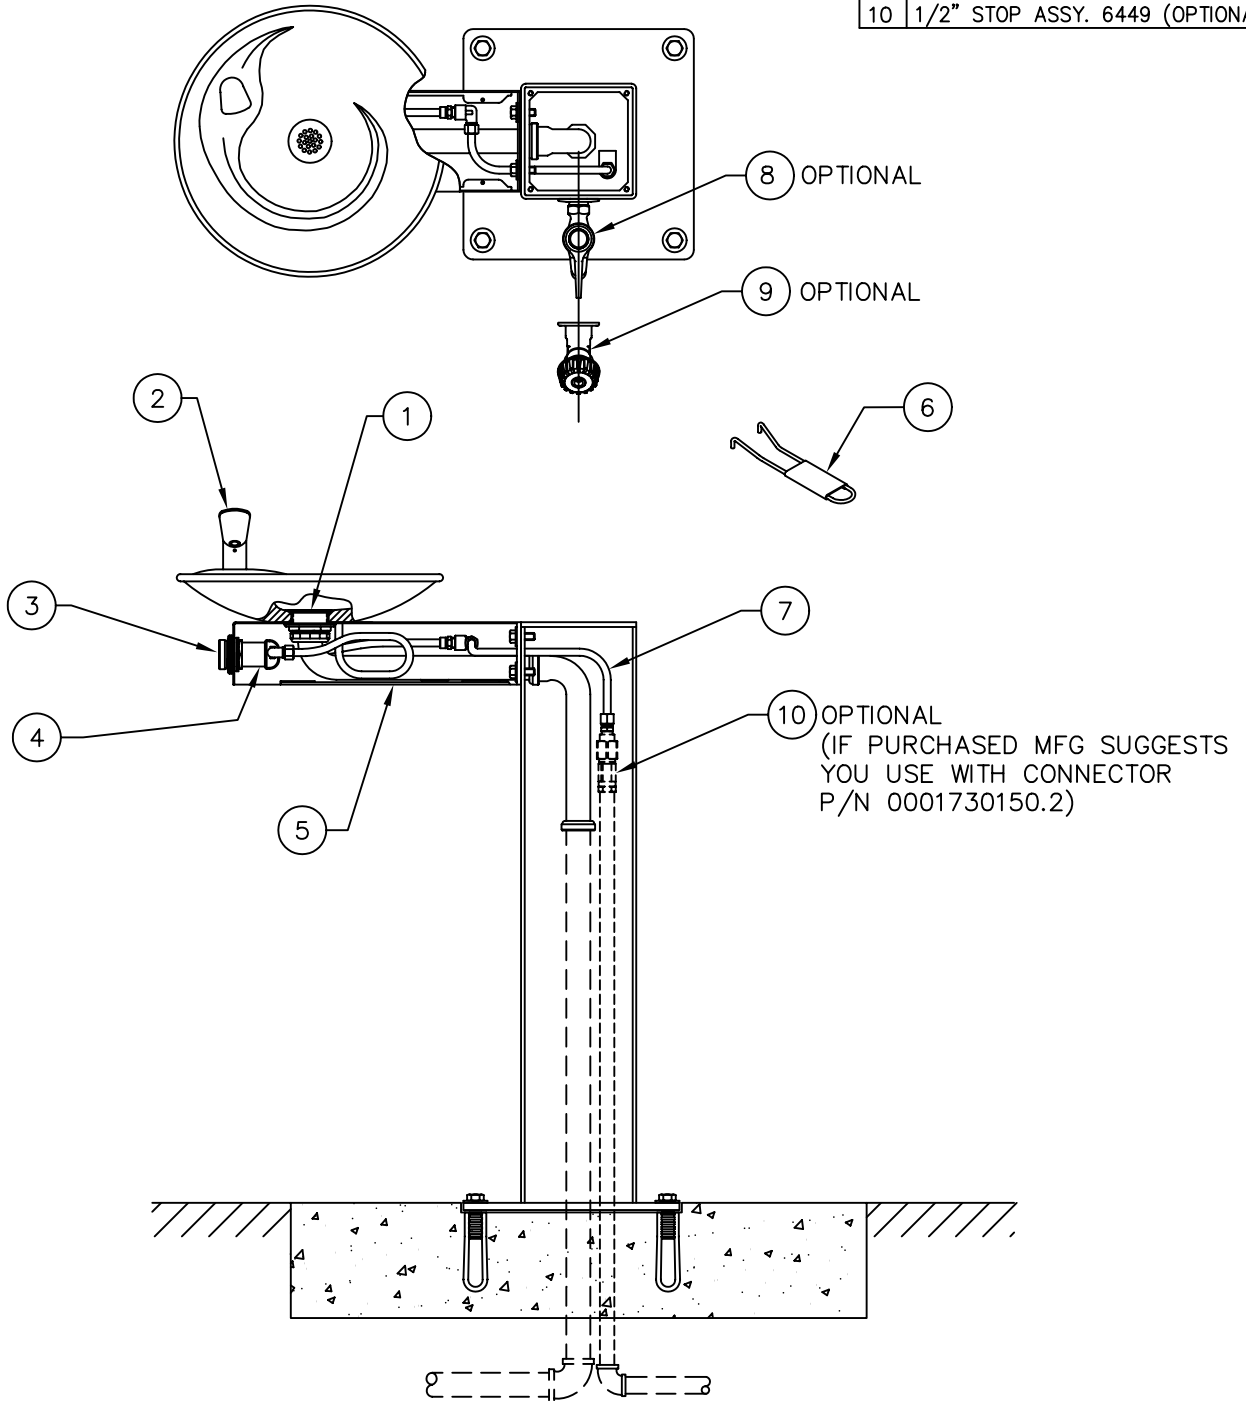

PARTS BREAKDOWN

ITEM	DESCRIPTION
1	STRAINER ASSY 6463
2	HEAD W/LAMINAR INSERT 5705
3	PUSH BUTTON ASSY PBA6
4	VALVE, 5874
5	BOTTOM PLATE PBM1000
6	SPANNER WRENCH P/N 0006983506
7	SUPPLY TUBING ϕ 3/8"
8	BIB FAUCET 6250LF (OPTIONAL)
9	HOSE BIB 6275 (OPTIONAL)
10	1/2" STOP ASSY. 6449 (OPTIONAL)

**WHEN ORDERING
PARTS PLEASE
SPECIFY YOUR
MODEL NUMBER**

1455 KLEPPE LANE BACHWEG 3
SPARKS, NEVADA CH3401 BURGDORF
SWITZERLAND

DRAWN BY: RTM	DATE: 10/20/98	CHECK BY:	APP'D BY:	SCALE: 1/5
TITLE: 3377/3377G			PART NUMBER: 0002077364	
DRAWING TYPE: PARTS BREAKDOWN			DRAWING NUMBER: 13360C00	REV. 9