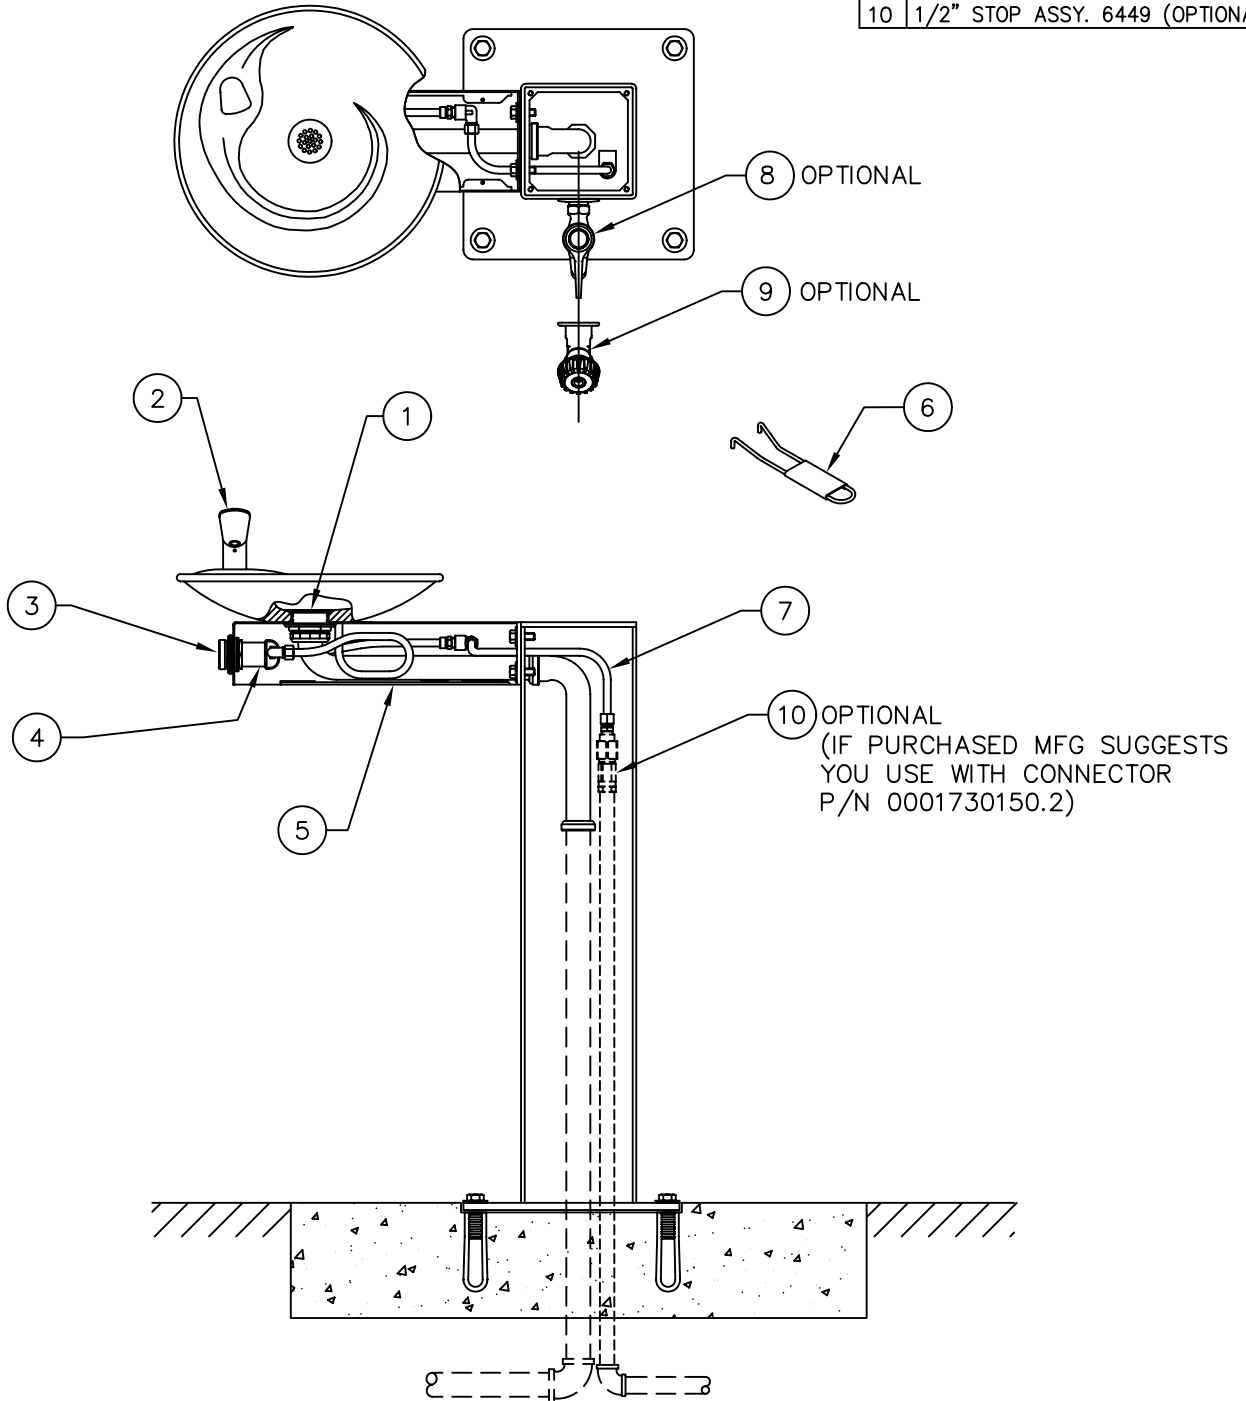

# PARTS BREAKDOWN

ITEM	DESCRIPTION
1	STRAINER ASSY 6463
2	HEAD W/LAMINAR INSERT 5705
3	PUSH BUTTON ASSY PBA6
4	VALVE, 5874
5	BOTTOM PLATE PBM1000
6	SPANNER WRENCH P/N 0006983506
7	SUPPLY TUBING $\phi$ 3/8"
8	BIB FAUCET 6250LF (OPTIONAL)
9	HOSE BIB 6275 (OPTIONAL)
10	1/2" STOP ASSY. 6449 (OPTIONAL)

**WHEN ORDERING  
PARTS PLEASE  
SPECIFY YOUR  
MODEL NUMBER**

1455 KLEPPE LANE  
SPARKS, NEVADA

BACHWEG 3  
CH3401 BURGDORF  
SWITZERLAND

DRAWN BY: RTM	DATE: 10/20/98	CHECK BY:	APP'D BY:	SCALE: 1/5
TITLE: 3377/3377G			PART NUMBER: 0002077364	
DRAWING TYPE: PARTS BREAKDOWN			DRAWING NUMBER: 13360C00	REV. 9