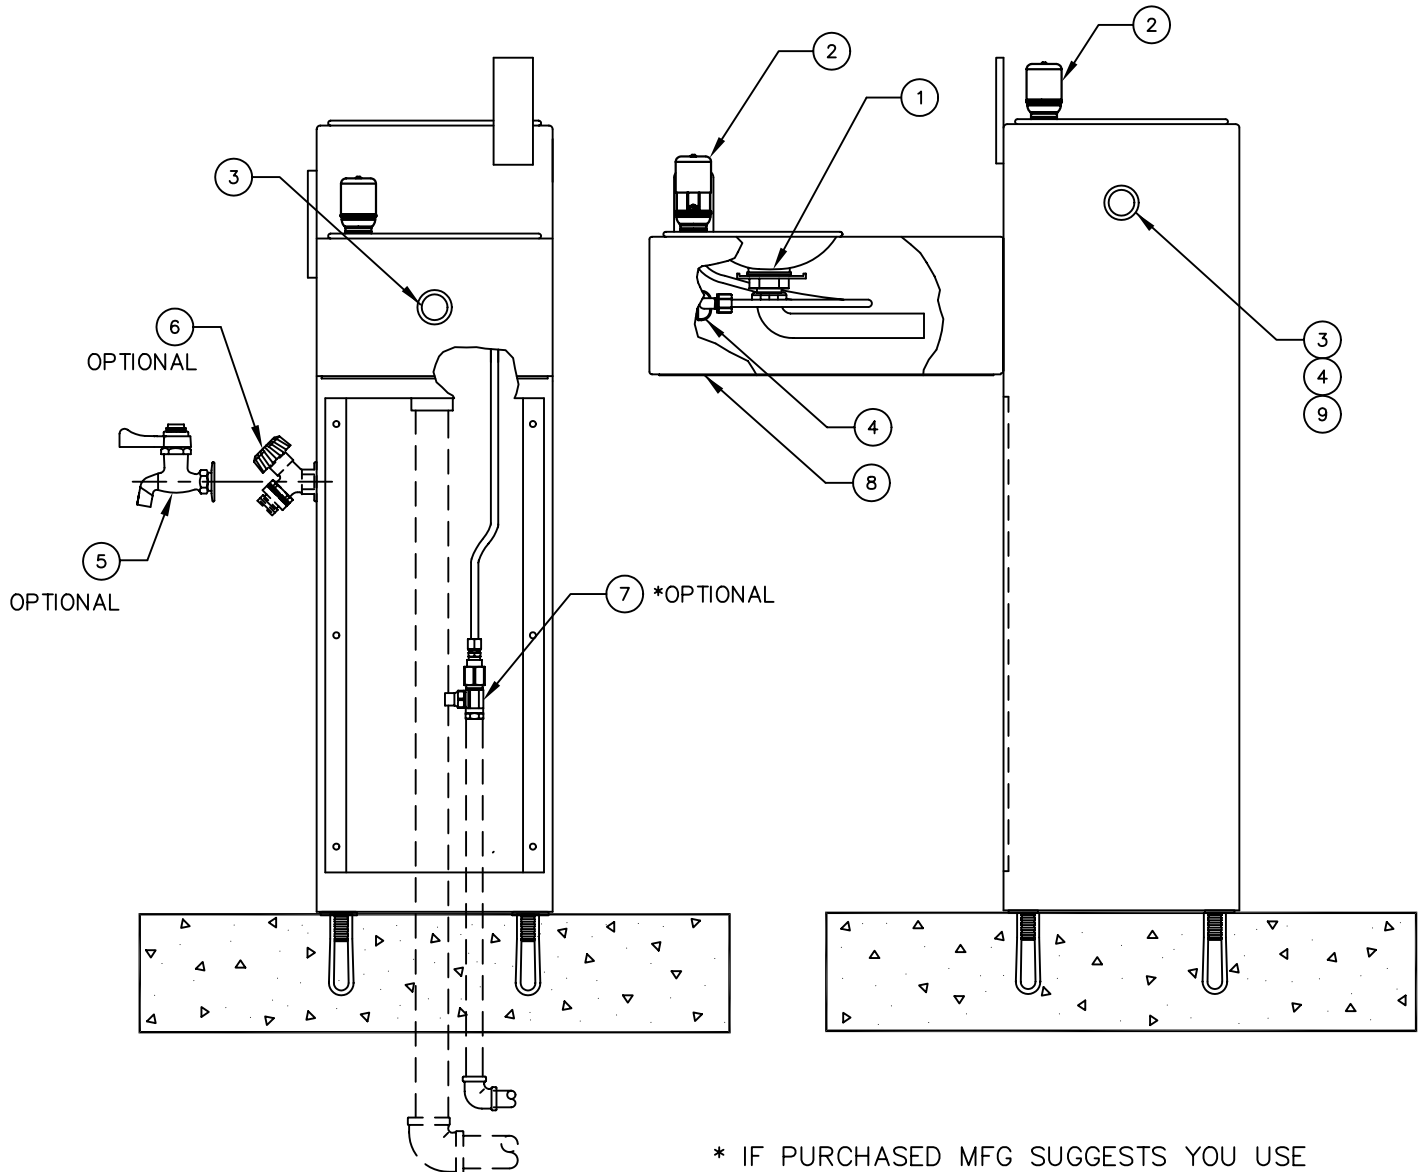

ITEM	DESCRIPTION
1	STRAINER ASSY 6466
2	BUBBLER HEAD 5725
3	PUSH BTN ASS'Y PBA7
4	CARTRIDGE HF 0001632151
5	BIB FAUCET 6250LF (OPTIONAL)
6	HOSE BIB FAUCET 6275 (OPTIONAL)
7	1/2" STOP ASSY. 6449 (OPTIONAL)
8	ACCESS PLATE PBM1025
9	GASKET W/SCREEN 0002568123

# PARTS BREAKDOWN

\* IF PURCHASED MFG SUGGESTS YOU USE WITH CONNECTOR P/N 0001730150.2

**WHEN ORDERING  
PARTS PLEASE  
SPECIFY YOUR  
MODEL NUMBER**

1455 KLEPPE LANE BACHWEG 3  
SPARKS, NEVADA CH3401 BURGDORF  
SWITZERLAND

DRAWN BY: D. OLLOM	DATE: 11/25/95	CHECK BY:	APP'D BY:	SCALE: 1/4
TITLE: 3300/3300G			PART NUMBER: 0002077341	
DRAWING TYPE: PARTS BREAKDOWN			DRAWING NUMBER: 12813C00	REV. 15