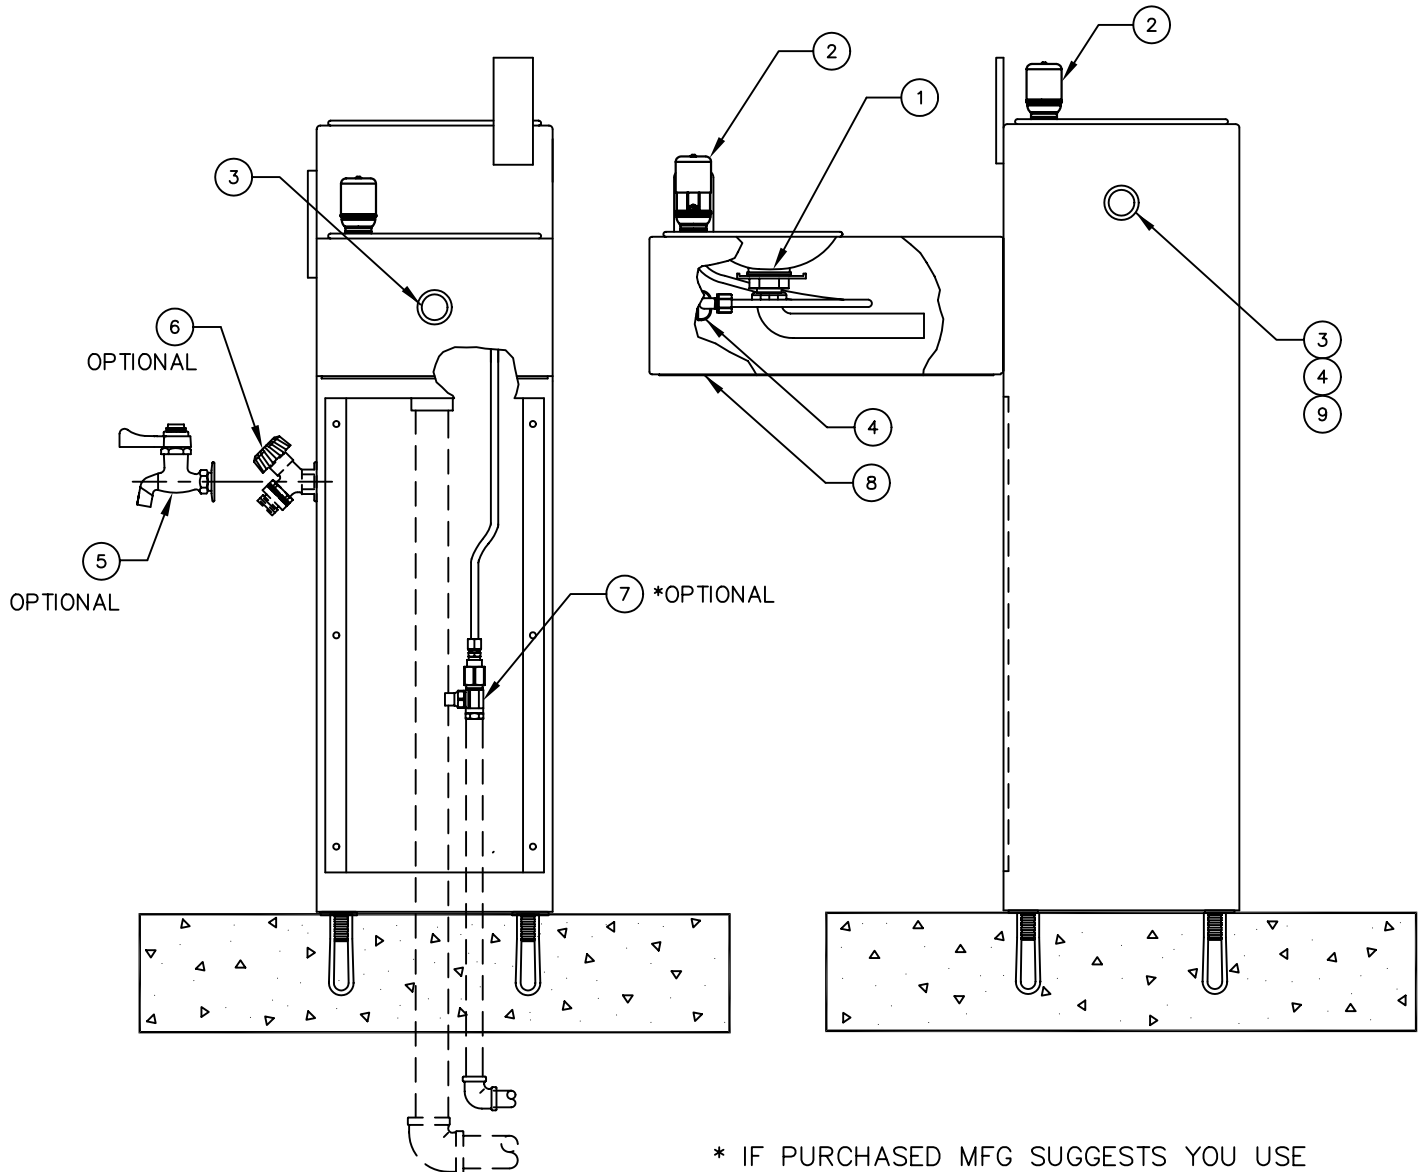

ITEM	DESCRIPTION
1	STRAINER ASSY 6466
2	BUBBLER HEAD 5725
3	PUSH BTN ASS'Y PBA7
4	CARTRIDGE HF 0001632151
5	BIB FAUCET 6250LF (OPTIONAL)
6	HOSE BIB FAUCET 6275 (OPTIONAL)
7	1/2" STOP ASSY. 6449 (OPTIONAL)
8	ACCESS PLATE PBM1025
9	GASKET W/SCREEN 0002568123

PARTS BREAKDOWN

* IF PURCHASED MFG SUGGESTS YOU USE WITH CONNECTOR P/N 0001730150.2

**WHEN ORDERING
PARTS PLEASE
SPECIFY YOUR
MODEL NUMBER**

1455 KLEPPE LANE BACHWEG 3
SPARKS, NEVADA CH3401 BURGDORF
SWITZERLAND

DRAWN BY: D. OLLOM	DATE: 11/25/95	CHECK BY:	APP'D BY:	SCALE: 1/4
TITLE: 3300/3300G			PART NUMBER: 0002077341	
DRAWING TYPE: PARTS BREAKDOWN			DRAWING NUMBER: 12813C00	REV. 15