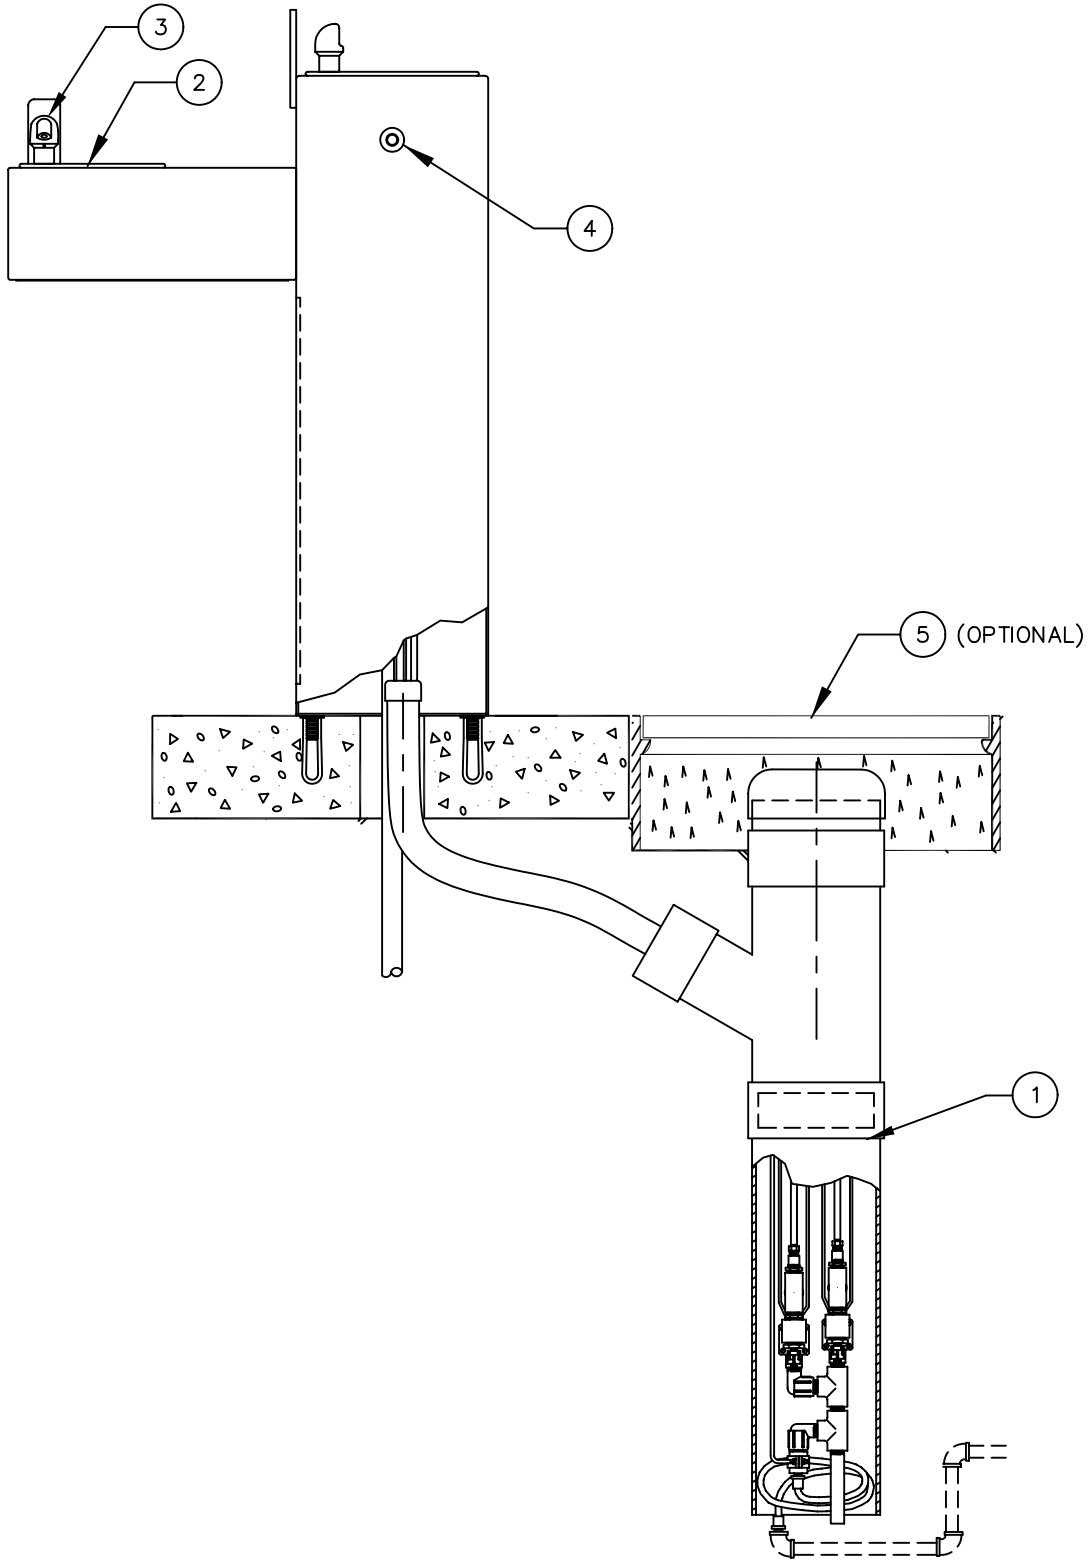

ITEM	DESCRIPTION
1	VALVE 6518.2FR
2	STRAINER ASSY 6466
3	BUBBLER HEAD 5703M
4	PUSH BTN ASS'Y 5881PBA
5	VALVE BOX 6625 (OPTIONAL)

PARTS BREAKDOWN

**WHEN ORDERING
PARTS PLEASE
SPECIFY YOUR
MODEL NUMBER**

1455 KLEPPE LANE
SPARKS, NEVADA

BACHWEG 3
CH3401 BURGDORF
SWITZERLAND

DRAWN BY: D. OLLOM	DATE: 11/25/95	CHECK BY:	APP'D BY:	SCALE: 1/6
TITLE: 3300FR			PART NUMBER: 0002077342	
DRAWING TYPE: PARTS BREAKDOWN			DRAWING NUMBER: 12814C00	REV. 9