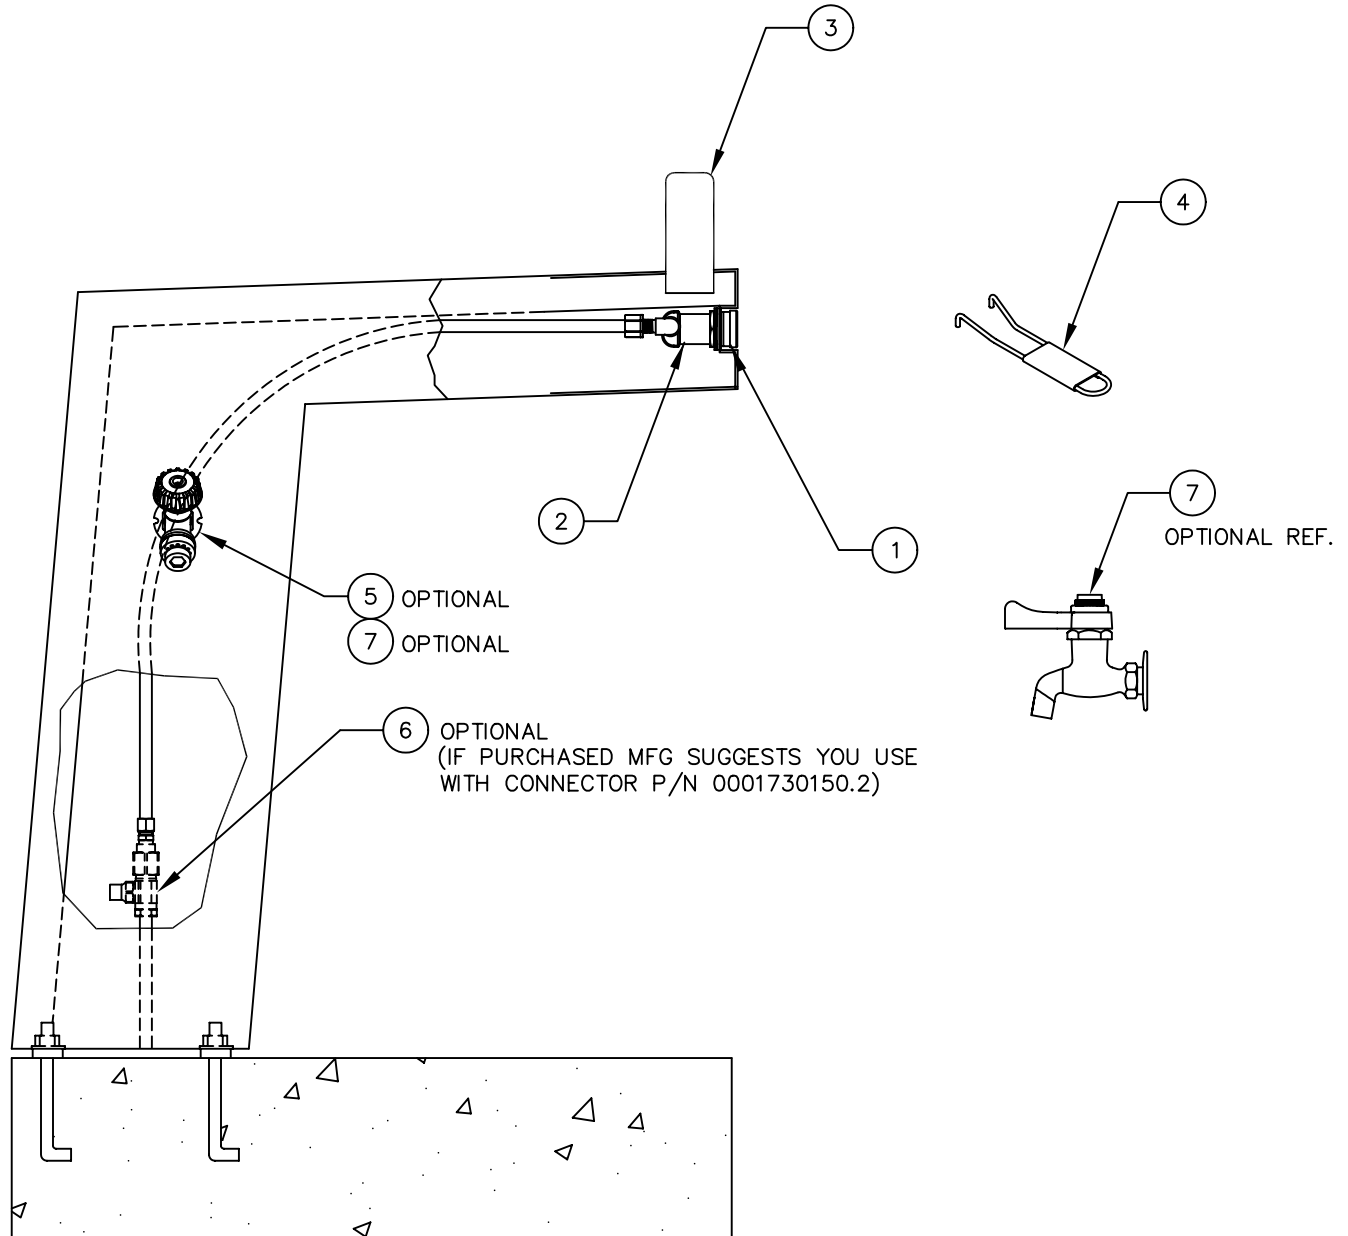

ITEM	DESCRIPTION
1	PUSH BTN ASS'Y PBA7
2	VALVE 5874
3	BUBBLER HEAD 5703M
4	SPANNER WRENCH P/N 0006983506
5	HOSE BIB 6275 (OPTIONAL)
6	1/2" STOP ASSY. 6449 (OPTIONAL)
7	BIB FAUCET 6250LF (OPTIONAL)

# PARTS BREAKDOWN

**WHEN ORDERING PARTS PLEASE SPECIFY YOUR MODEL NUMBER**

1455 KLEPPE LANE SPARKS, NEVADA BACHWEG 3 CH3401 BURGDORF SWITZERLAND

DRAWN BY: D. OLLOM	DATE: 11/25/95	CHECK BY:	APP'D BY:	SCALE: 1/4
TITLE: 3202/320G			PART NUMBER: 0002077328	
DRAWING TYPE: PARTS BREAKDOWN			DRAWING NUMBER: 12812C00	REV. 20