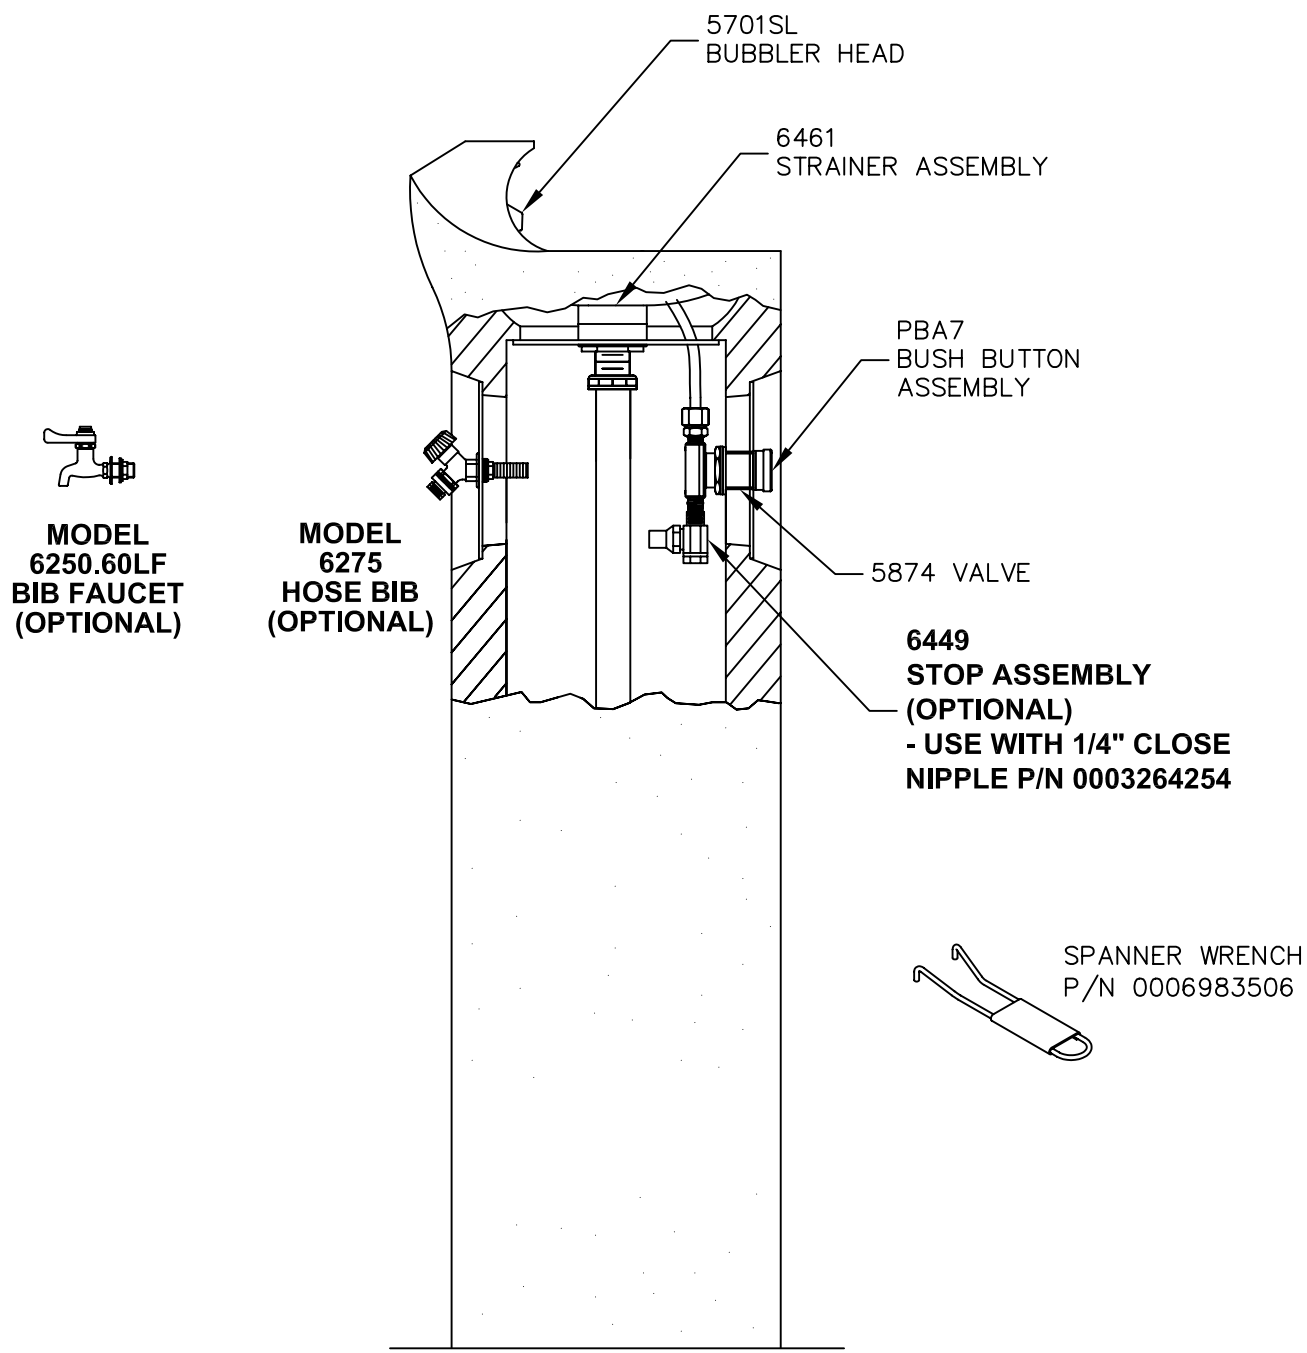

PARTS BREAKDOWN

MODEL 6250.60LF BIB FAUCET (OPTIONAL)

MODEL 6275 HOSE BIB (OPTIONAL)

SPANNER WRENCH P/N 0006983506

WHEN ORDERING PARTS PLEASE SPECIFY YOUR MODEL NUMBER			1455 KLEPPE LANE SPARKS, NEVADA		BACHWEG 3 CH3401 BURGENDORF SWITZERLAND	
	DRAWN BY: D. OLLOM	DATE: 11/25/95	CHECK BY:	APP'D BY:	SCALE: 1/1	
	TITLE: 3060			PART NUMBER: 0002077030		
	DRAWING TYPE: PARTS BREAKDOWN			DRAWING NUMBER: 12804C00		REV. 14