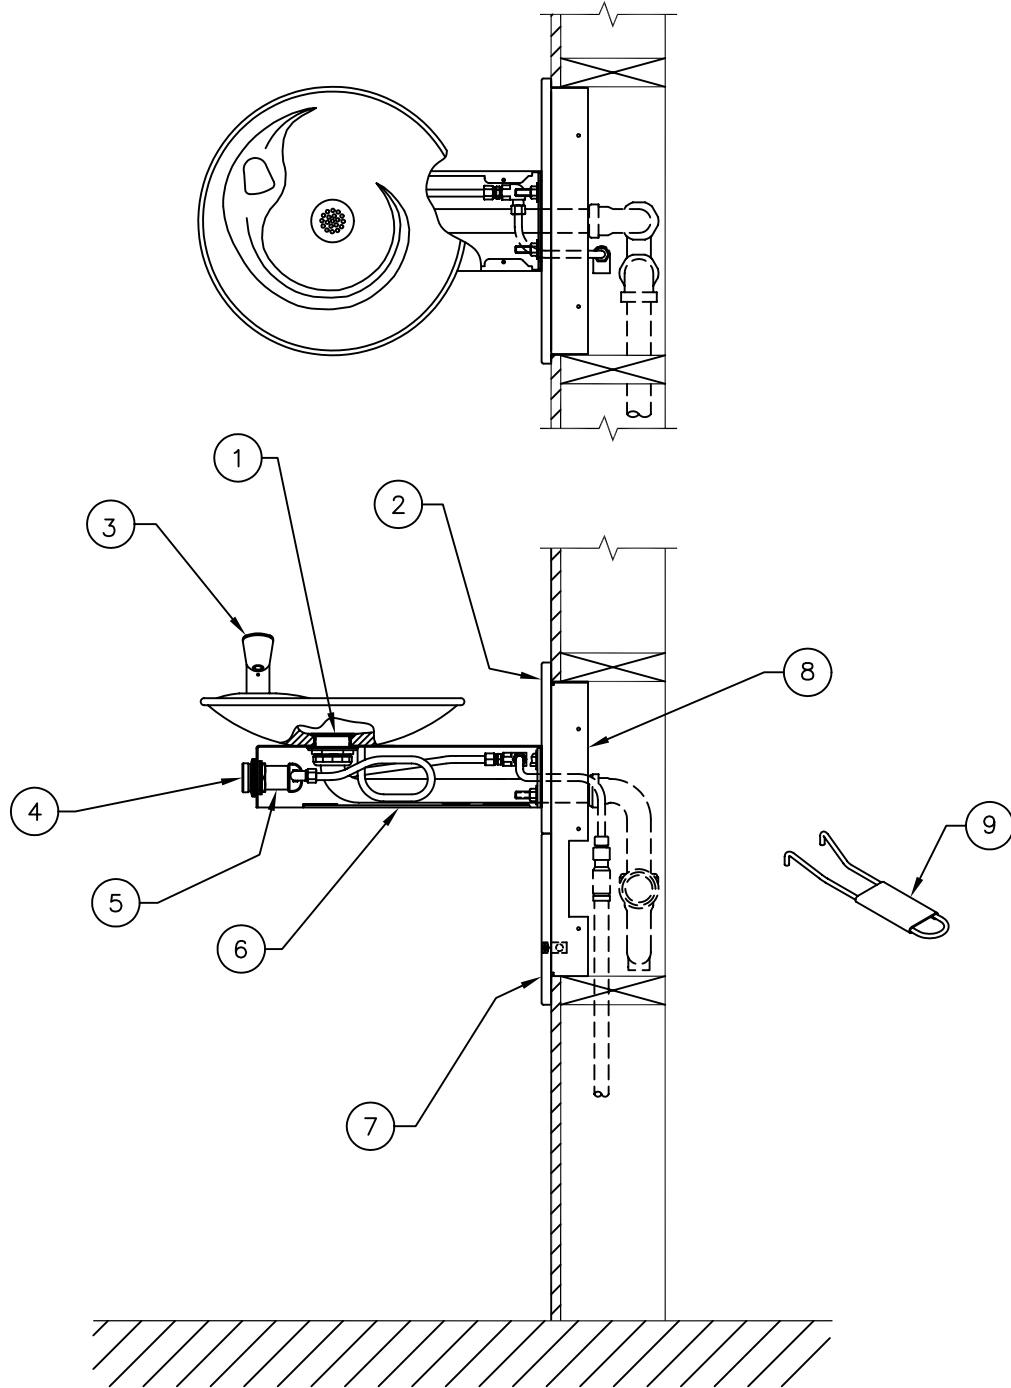

ITEM	DESCRIPTION	1000MS	1001MS	1001HPSMS
1	STRAINER	6463HPB	6463	6463PCP
2	BACK PANEL	BP1	BP6	BP6HPS
3	BUBBLER HEAD & INSERT	5705HPB	5705	5705
4	PUSH BUTTON ASSY	PBA6HPB	PBA6	PBA6
5	VALVE	5874	5874	5874
6	BOTTOM PLATE	PBM1000	PBM1000	PBM1000
7	ACCESS PANEL	6605	6606	6606HPS
8	MOUNTING FRAME	MTGFR.DF1	MTGFR.DF1	MTGFR.DF1
9	SPANNER WRENCH	0006983506	0006983506	0006983506

PARTS BREAKDOWN

1455 KLEPPE LANE | BACHWEG 3
SPARKS, NEVADA | CH3401 BURGDORF
SWITZERLAND

DRAWN BY: P MCMULLEN	DATE: 8 /02/99	CHECK BY:	APP'D BY:	SCALE: 1/5
TITLE: 1000MS/1001MS/1001HPSMS			PART NUMBER: 0002076510	
DRAWING TYPE: PARTS BREAKDOWN			DRAWING NUMBER: 14222C00	REV. 3